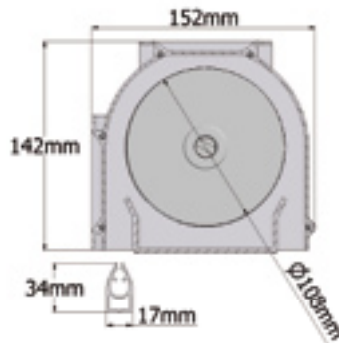

- > **personalized dimensions:** width and height
- > **roller type:** standard motorized
- > **case:** with standard case or without case
- > **case color:** available only in white
- > **projection surfaces:** VisionWhite, VisionWhitePro*, VisionGrey, VisionRear, VisionAcoustik and VisionMacroAcoustik, available with black borders except the VisionRear
- > **height of top:** from 10 to 60 cm
- > **projection surface drop:** front or rear
- > **positioning of command/motor:** right or left-hand side

* Available for screens up to 406 cm base

Format	Without black borders					With black borders					Top standard	Max extra Top	Diagonal inches	Shipment sizes	Net weight	Gross weight
	Overall width	Overall height	Net surface width	Net surface height	Diagonal inches	Overall height	Surface width	Surface height	Net surface width	Net surface height						
4:3	A	B	C	D	N"	E	F	G	H	I	P	cm	O"	cm	kg	kg
	406	318	400	300	197	325	400	308	390	293	10	60	192	425x20x21	36	42
16:9	456	355	450	338	221	252	400	234	390	219	10	60	176	475x20x21	41	47
	406	243	400	225	181									475x20x21	40	46
1:1	356	368	350	350	195									375x20x21	32	38
	406	418	400	400	223									425x20x21	35	41
	456	468	450	450	251									475x20x21	42	48