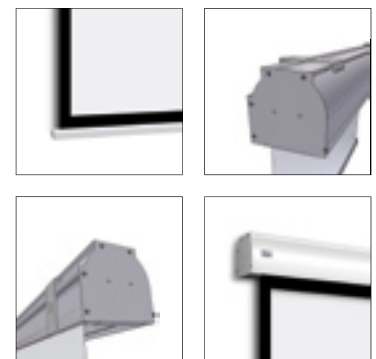

Standard formats

PSS formats

Surfaces Fireproof Certification