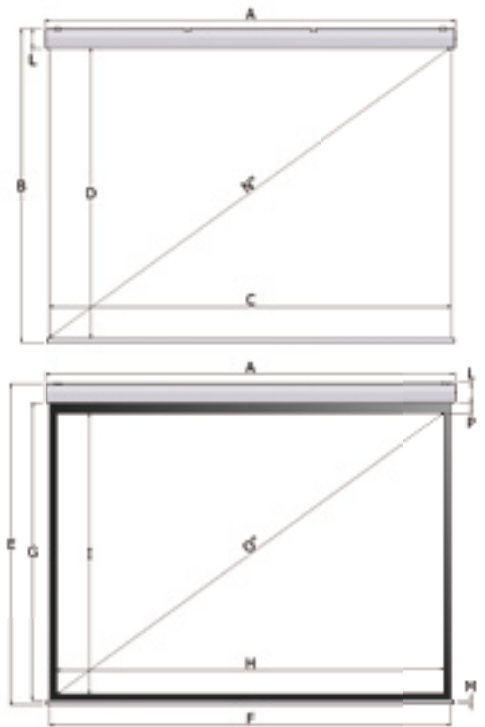

- > **personalized dimensions:** width and height
- > **roller type:** standard motorized
- > **case:** with standard case or without case
- > **case color:** available only in white
- > **projection surfaces:** VisionWhite, VisionWhitePro*, VisionGrey, VisionRear, VisionAcoustik and VisionMacroAcoustik, available with black borders except the VisionRear
- > **height of top:** from 10 to 60 cm
- > **projection surface drop:** front or rear
- > **positioning of command/motor:** right or left-hand side

* Available for screens up to 406 cm base

Format	Without black borders					With black borders					Top standard	Max extra Top	Diagonal inches	Shipment sizes	Net weight	Gross weight
	Overall width	Overall height	Net surface width	Net surface height	Diagonal inches	Overall height	Surface width	Surface height	Net surface width	Net surface height						
4:3	A	B	C	D	N"	E	F	G	H	I	P	cm	O"	cm	kg	kg
	406	318	400	300	197	325	400	308	390	293	10	60	192	425x20x21	36	42
16:9	456	355	450	338	221	252	400	234	390	219	10	60	176	475x20x21	41	47
	406	243	400	225	181									475x20x21	40	46
1:1	356	368	350	350	195									375x20x21	32	38
	406	418	400	400	223									425x20x21	35	41
	456	468	450	450	251									475x20x21	42	48