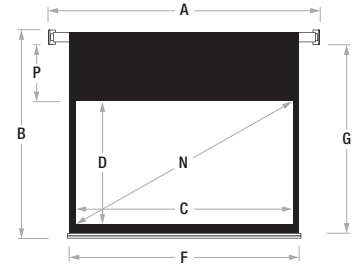

Custom sizes are available upon request

Surface Fireproof Certifications