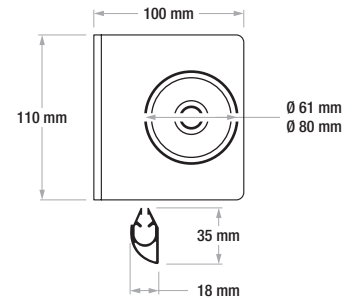

Custom sizes are available upon request

Surface Fireproof Certifications