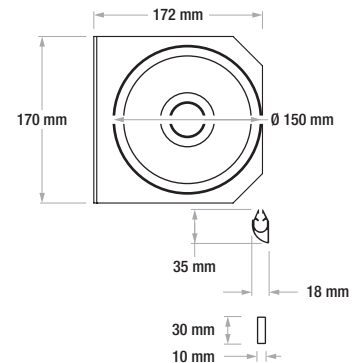

Custom sizes are available upon request

Surface Fireproof Certifications