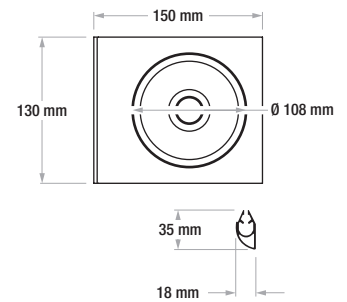

Custom sizes are available upon request

Surface Fireproof Certifications