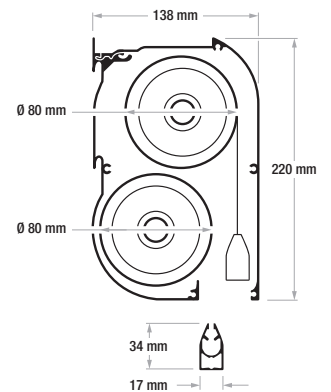

Surface Fireproof Certifications