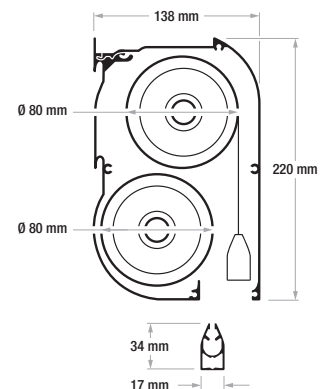

Surface Fireproof Certifications