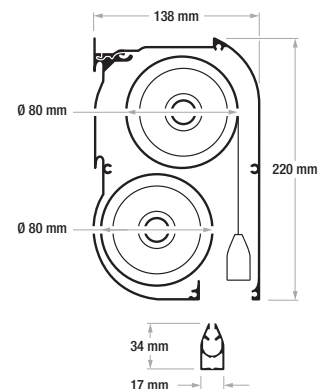

Surface Fireproof Certifications