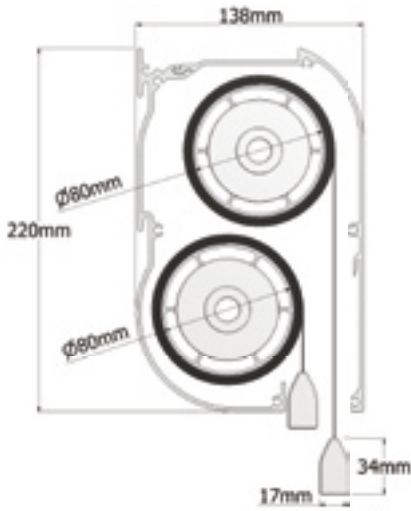

- > **personalized dimensions:** width
- > **roller type:** standard motorized or radio integrated
- > **case:** available only with case
- > **case color:** available only in white with brushed aluminium lateral ends
- > **projection surfaces:** VisionWhite, VisionWhitePro, VisionGrey, VisionAcoustik, VisionRear, available also with black borders with exception of VisionRear
- > **height of top:** from 10 to 40 cm
- > **projection surface drop:** front only
- > **side of command/motor:** right only

Format	Max overall width	Max lowbar width	Max case width	Max overall height	Max surface width	Max surface height	Max et surface width	Max net surface height	Top standard	Max extra Top	Shipment sizes
	A	-2	-0.8	E	F	G	H	I	P	cm	cm
Biformat	250	248	249.2	269	243	243	233	233	10	40	258x30x33
	275	273	274.2	294	268	268	258	258	10	40	283x30x33
	300	298	299.2	319	293	293	283	283	10	40	308x30x33
	325	323	324.2	344	318	318	308	308	10	40	333x30x33
	350	348	349.2	369	343	343	333	333	10	40	358x30x33