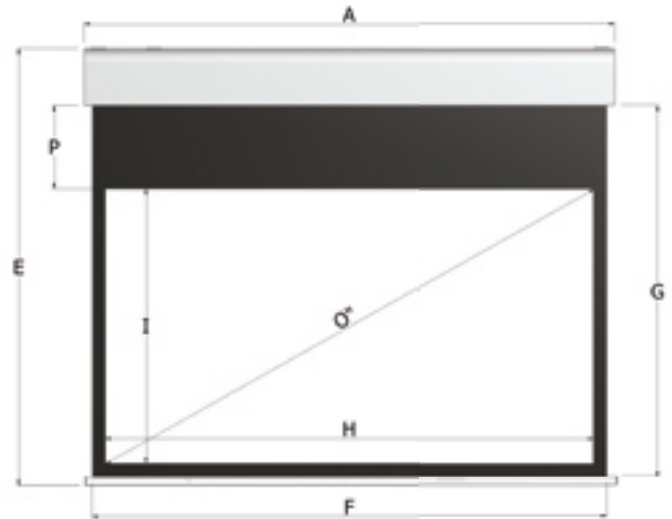

Two screens in one. Biformat is designed to satisfy the most demanding spectators of home cinema. Inside the same case are two distinct projection surfaces of different formats, bordered with special non-varnished anti-reflective black edges. These enable to enhance the contrast of the projected image much more effectively than traditional 3 or 5 cm edges. In addition to being positioned in direct contact with each other, to avoid focus loss, the projection surfaces are fixed to the roller, so as to eliminate the risk of horizontal crease marks. Furthermore, the front drop of the surface and the vertical alignment of the rollers ensure planarity. The motorized rolling is controlled through a wall-mounted remote control or an integrated radio receiver.

Worthy of note is the white (RAL 9016) case, with brushed aluminium lateral ends, which completely mask the screws. Owing to the practical anchoring system, use is immediately possible.

Create your own screen with the PSS:

- > **personalized dimensions:** width
- > **roller type:** standard motorized or radio integrated
- > **case:** available only with case
- > **case color:** available only in white with brushed aluminium lateral ends
- > **projection surfaces:** VisionWhite, VisionWhitePro, VisionGrey, VisionAcoustik, VisionRear, available also with black borders with exception of VisionRear
- > **height of top:** from 10 to 40 cm
- > **projection surface drop:** front only
- > **side of command/motor:** right only

Format	Max overall width	Max lowbar width	Max case width	Max overall height	Max surface width	Max surface height	Max et surface width	Max net surface height	Top standard	Max extra Top	Shipment sizes
	A	-2	-0.8	E	F	G	H	I	P	cm	cm
Biformat	250	248	249.2	269	243	243	233	233	10	40	258x30x33
	275	273	274.2	294	268	268	258	258	10	40	283x30x33
	300	298	299.2	319	293	293	283	283	10	40	308x30x33
	325	323	324.2	344	318	318	308	308	10	40	333x30x33
	350	348	349.2	369	343	343	333	333	10	40	358x30x33