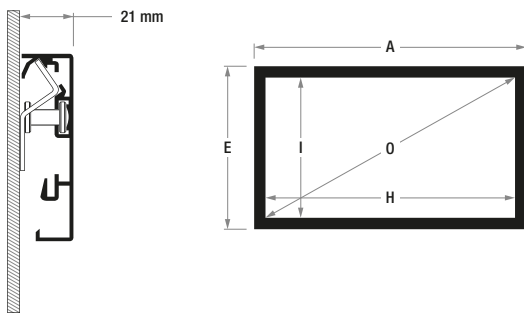

The ultra-flat model of the Adeo range. With a frame that is just 21 mm thick, it looks rather like an LCD: Imager is an outstanding product for the Home Cinema sector, particularly suitable for small spaces and permanent installations. Its simple and linear shape harmonizes beautifully with the most varied environments and the choice of compatible surfaces allows further personalization, to suit the surrounding context.

A complete product both from an aesthetic and a practical/functional point of view. The installation system incorporated into the profile, with the wall-mounted bracket that is inserted into the rear part of the frame, ensures perfect adherence to the wall and an improved visual impact: tensioning by means of elastic bands confers a constant and optimal planarity to the surface on all four sides.

Format	Overall Width	Overall Height	Net Surface Width	Net Surface Height	Diagonal Inches	Shipment Sizes	Net Weight	Gross Weight
	A	E	H	I	O	cm	kg	kg
4:3	160	124	145	109	71	180x15x18	9	12
	200	154	185	139	91	220x15x18	10	13
	250	191	235	176	116	270x15x18	13	16
16:9	160	96	145	81	65	180x15x18	8.5	11.5
	200	119	185	104	84	220x15x18	9.5	12.5
	250	147	235	132	106	270x15x18	12	15
16:10	160	106	145	91	67	180x15x18	9	12
	200	131	185	116	86	220x15x18	10	13
	250	162	235	147	109	240x15x18	13	16
21:9	160	77	145	62	62	180x15x18	8.5	11.5
	200	94	185	79	79	220x15x18	9.5	12.5
	250	115	235	100	101	270x15x18	12	15