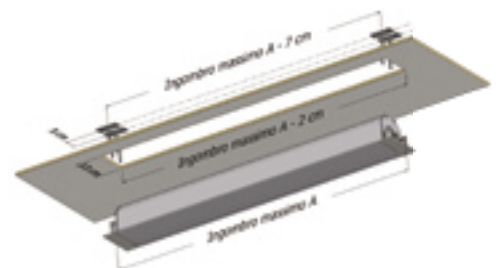

Standard formats

PSS formats

Surfaces Fireproof Certification