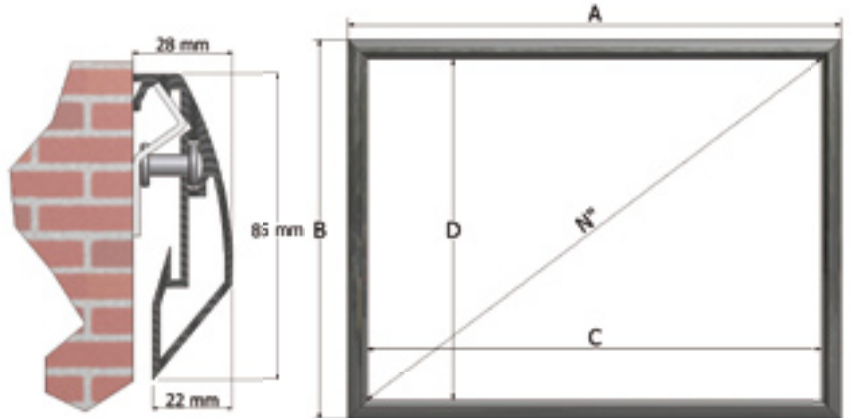

One of the most annoying effects on vision is caused by light reflecting off the frame of the screen. Extensive research into the structure of the profile, both from a functional and an aesthetic point of view, has resulted in the creation of Plano, the screen equipped with a special aluminium frame, angular on the internal side. A solution designed to direct the reflection towards the outer edges of the screen instead of the projection surface or the audience. The profiles can be painted black, or coated in a velvety flock finish, which totally absorbs light and enhances the perception of contrast in the projected images. Tensioning is provided by elastic cables which guarantee the perfect planarity of the surface, preventing any risk of undulation. The main applications of this product are in the Home Cinema sector; its use in the domestic environment is favoured by a harmonious design and by the installation system incorporated into the profile: the wall-mounted bracket slides into the back of the frame and disappears, ensuring the total adherence of the frame to the wall.

Optional accessories:

- > adjustable floor-mount stands and fastening adapters

Format	Overall width	Overall height	Net surface width	Net surface height	Diagonal inches	Shipment sizes	Net weight	Gross weight
	A	B	C	D	N*	cm	kg	kg
4:3	177	137	160	120	79	197X15X18	12	15
	200	154	183	138	90	220X15X18	12,5	16
	217	167	200	150	99	237X15X18	13,5	16,5
	267	205	250	188	123	287X15X18	14,5	17,5
	317	242	300	225	148	337x15x18	15,5	18,5
16:9	177	107	160	90	72	197x15x18	10	13
	200	120	183	103	83	200x15x18	10,5	13,5
	217	130	200	113	91	237x15x18	11,5	14,5
	237	141	220	124	100	257x15x18	12	15
	257	152	240	135	109	277x15x18	12,5	15,5
	317	186	300	169	136	337x15x18	14	17