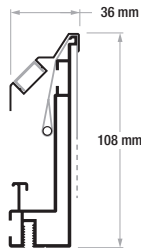

Custom sizes are available upon request