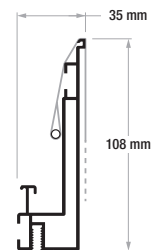

Custom sizes are available upon request