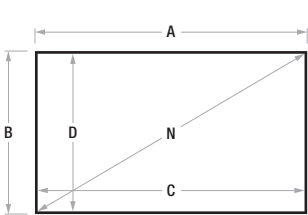

Custom sizes are available upon request