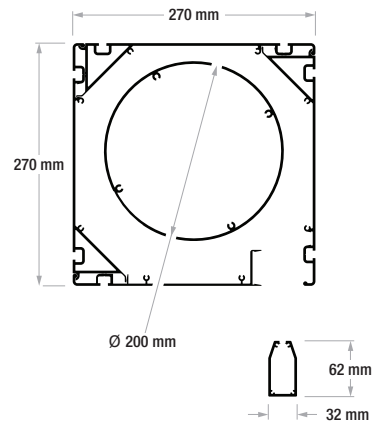

Big One without borders

Aspect ratio	Viewing Width	Viewing Height	Diagonal Inches	Overall Width	Overall Height	Packaging Dimensions	Net Weight	Gross Weight
	C	D	N"	A	B	mm	kg	kg
1,00 (1:1)	6000	6000	334	6100	6332	6180X470X470	188	244
	6500	6500	362	6600	6832	6680X470X470	202	262
1,33 (4:3)	7000	5263	345	7100	5595	7280X480X480	188	228
	7500	5639	369	7600	5971	7780X480X480	202	242
	8000	6015	394	8100	6347	8280X480X480	215	255
1,6 (16:10)	7000	4375	325	7100	4707	7280X480X480	188	228
	7500	4688	348	7600	5020	7780X480X480	202	242
	8000	5000	371	8100	5332	8280X480X480	215	255
	8500	5313	395	8600	5645	8780X480X480	228	268
1,78 (16:9)	7000	3933	316	7100	4265	7280X480X480	188	228
	7500	4213	339	7600	4545	7780X480X480	202	242
	8000	4494	361	8100	4826	8280X480X480	210	250
	8500	4775	384	8600	5107	8780X480X480	228	268

Custom sizes are available upon request

Surface Fireproof Certifications